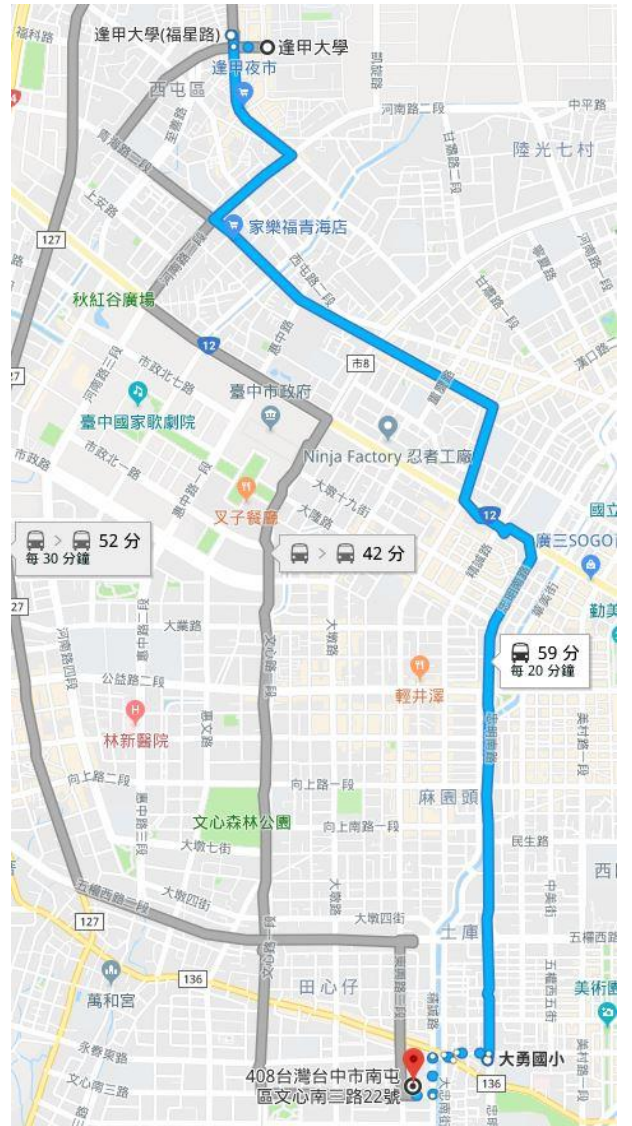

National Immigration Agency Bus Info

移民署公車資訊：

- Take bus **No. 79** at the **bus stop across from Macdonald's**.
- Get off at the **Dayong Elementary School** stop
- Walk to **Wuquan 7th Street**, then turn left and keep going straight.
- **Turn left** on **Jingcheng South Road** and keep going straight.
- **Turn right** on **Wenxin South 3rd Road**, and you will see the immigration is on your right hand side.

在福星路麥當勞對面搭79號
zài fú xīng lù mài dāng láo duì miàn dā hào

→ 在大勇國小站下車。
zài dà yǒng guó xiǎo zhàn xià chē

→ 下車後右轉走到五權七路上往
xià chē hòu yòu zhuǎn zǒu dào wǔ quán qī lù shàng wǎng

左手邊直走。
zuǒ shǒu biān zhí zǒu

→ 左轉到精誠南路上並直走。
zuǒ zhuǎn dào jīng chéng nán lù shàng bìng zhí zǒu

→ 右轉到文心南三路上，就會看到
yòu zhuǎn dào wén xīn nán sān lù shàng jiù huì kàn dào

移民署在你的右手邊。
yí mǐn shǔ zài nǐ de yòu shǒu biān

The bus ride is about 30 minutes.

公車車程大約30分鐘。
gōng chē chē chéng dà yuē fēn zhōng

□ Feng Chia University □

☐ Chinese Language Center, PO Box 25-202, Seatwen407, Taichung, Taiwan, ROC 2016/11/15 updated

☐ clc@fcu.edu.tw ☐ www.clc.fcu.edu.tw